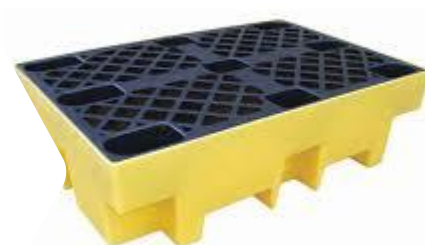

## Drum Spill Pallet - BP2

### PRODUCT OVERVIEW

Manufactured from medium density polyethylene this spill pallet complies with all the UK regulations relating to sump capacities, is robust, has broad range chemical compatibility and an injection moulded removable plastic mesh deck.

You will require an appropriate size/capacity fork lift truck to offload this item from the delivery vehicle. Our standard delivery doesn't include any off-loading.

-  100% polyethylene for chemical compatability
-  Removable plastic grid for easy clean-up
-  UV Stabilised

### SPECIFICATIONS

CODE	EXTERNAL SIZE (L x W x H)	NO OF CONTAINERS	SUMP CAPACITY	COLOUR	TARE WEIGHT	UDL
BP2	1220mm x 820mm x 330mm	2 x 205ltr drum	240ltr	Yellow	23kg	650kg