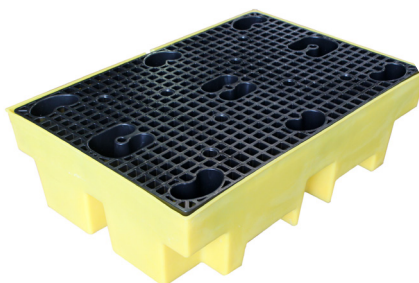

## Drum Spill Pallet - BP2

### PRODUCT OVERVIEW

Manufactured from medium density polyethylene this spill pallet complies with all the UK regulations relating to sump capacities, is robust, has broad range chemical compatibility and an injection moulded removable plastic mesh deck.

You will require an appropriate size/capacity fork lift truck to offload this item from the delivery vehicle. Our standard delivery doesn't include any off-loading.

-  100% polyethylene for chemical compatability
-  Removable plastic grid for easy clean-up
-  UV Stabilised

### SPECIFICATIONS

CODE	EXTERNAL SIZE (L x W x H)	NO OF CONTAINERS	SUMP CAPACITY	COLOUR	TARE WEIGHT	UDL
BP2	1220mm x 820mm x 330mm	2 x 205ltr drum	240ltr	Yellow	23kg	650kg