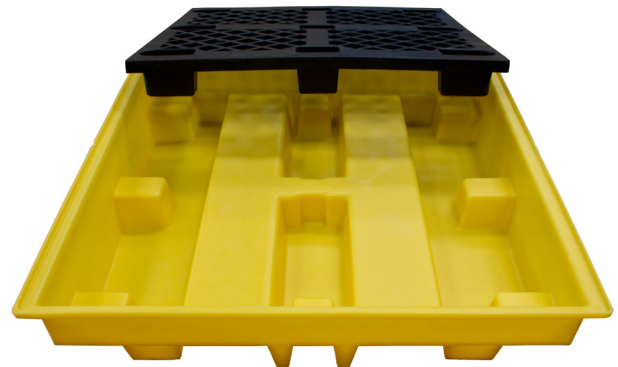

## Drum Spill Pallet - BP4L

### PRODUCT OVERVIEW

Manufactured from medium density polyethylene, we have designed this sump pallet to be as low to the ground as possible, yet it still complies with all the UK Oil Storage Regulations relating to sump capacities and comes complete with an injection moulded removable plastic mesh deck.

-  100% polyethylene for chemical compatability
-  Removable plastic grid for easy clean-up
-  UV Stabilised

### SPECIFICATIONS

CODE	EXTERNAL SIZE (L x W x H)	NO OF CONTAINERS	SUMP CAPACITY	COLOUR	TARE WEIGHT	UDL
BP4L	1280mm x 1285mm x 275mm	4 x 205ltr drum	230ltr	Yellow	29kg	1250kg